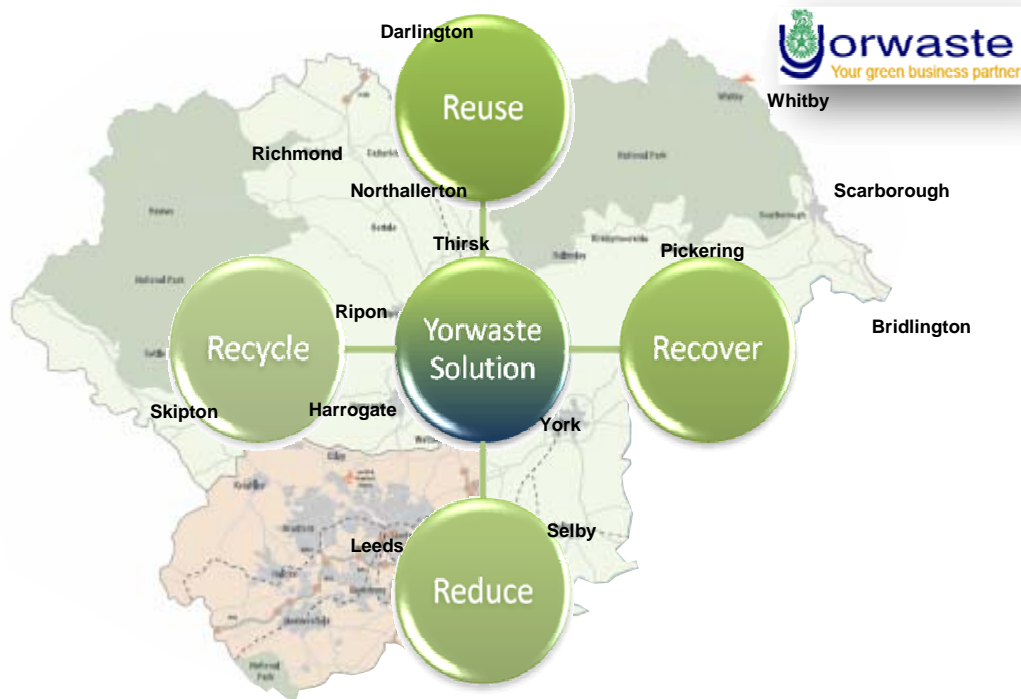

The project involves the use of the most advanced flash pyrolysis technology to convert the non-recyclable element of domestic rubbish into a gas that can then be used as fuel for a power generation engine. The facility at Seamer Carr, which is due to become operational late 2008, is believed to be the first of its kind in the world. It is designed to process approximately 18,000 tonnes per annum of bio-degradable municipal waste into fuel, which will in turn be converted into a synthesis gas (Syngas) that has similar characteristics to natural gas. This gas will be used as fuel to generate more than 2 MW of electricity – enough for more than 2,000 homes.

One of our major strengths is that we offer a comprehensive collection service and a wide range of in-house waste processing solutions across the region, which uniquely provides our customers with an uncomplicated and transparent audit trail. All our facilities across the region are connected to our central server & data warehousing at our Head Office. This complete integration of vehicle movements and recycle/disposal route allows us to easily provide detailed information and waste statements to our customers.

The proximity of our processing facilities invariably means that the number of waste miles are kept to a minimum and our customers ultimately benefit from the associated reduction in the carbon footprint from vehicle movements.